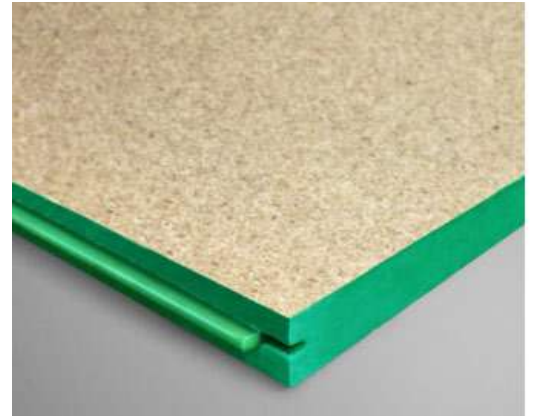

EnduraFloor by Laminex™

Made Tough

Built to Go

the Distance

800mm Structural Flooring

- Industry standard 800mm sheets.
- Moisture resistant as standard
- Also available in 25mm (Brown Tongue) for Commercial Use.
- 7 year warranty.
- Tongue and Grooved for easy installation.
- Proudly made in Australia to AS 1860.1.

**5 Month
Exposure
Warranty***

**Moisture
Resistant
Board**

**Termite
Treated
Option**

**Proudly
Australian
Made**

PRODUCT DATA

TYPE	THICKNESS	LENGTH	WIDTH	COVERAGE	PACK QUANTITY	WEIGHT PER SHEET	MAX JOIST SPACING	MOISTURE RESISTANT	PRODUCT CODE	TONGUE COLOUR	EDGE MAX COLOUR
Standard MR	19mm	3600mm	800mm	2.88m ²	35	37.966kg	450mm	Yes	787842	Green	Green
Standard MR	22mm	3600mm	800mm	2.88m ²	25	43.961kg	600mm	Yes	787845	Beige	Green
Termite Treated MR	19mm	3600mm	800mm	2.88m ²	35	37.966kg	450mm	Yes	794431	Green	Red
Termite Treated MR	22mm	3600mm	800mm	2.88m ²	25	43.961kg	600mm	Yes	840326	Beige	Red