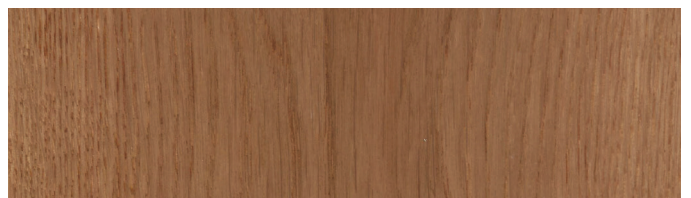

## SPECIES

ASH

BLONDE

COASTAL

DESERT

MOCHA

NATURAL

RAW

TAN

In addition to the standard product specifications Big River Group is able to customise variations for projects including a grade AB offering, wider planks (220mm, 240mm, 260mm) with varying thickness including 15mm, 19mm and 22mm and a thicker European Oak lamella of 4 or 6 mm. Specific colour matching can also be achieved.