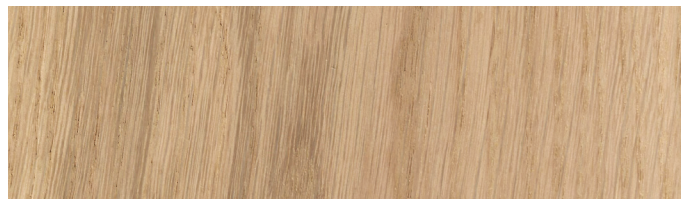

EUROPEAN OAK

DESCRIPTION

As part of Big River Group's premium, durable, stable flooring solutions, European Oak is a classic timber species offering character and individual richness to complement a range of contemporary finishes. Through a diverse colour palette european oak highlights and embraces the natural characteristics of solid timber for a truly unique finish.

SIZES

3/14x190x1,900 (raw 4/14)

WARRANTY

20 year residential warranty.

SPECIES

BLONDE

In addition to the standard product specifications Big River Group is able to customise variations for projects including a grade AB offering, wider planks (220mm, 240mm, 260mm) with varying thickness including 15mm, 19mm and 22mm and a thicker European Oak lamella of 4 or 6 mm. Specific colour matching can also be achieved.

Suitable lead time is required to undertake the process.