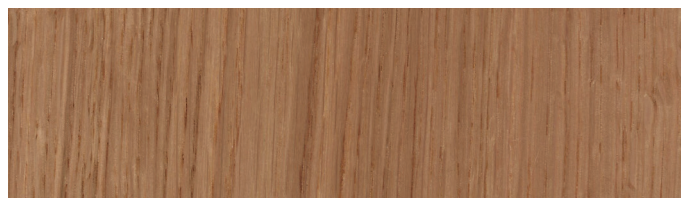

## SPECIES

ASH

BLONDE

COASTAL

DESERT

MOCHA

NATURAL

RAW

TAN

In addition to the standard product specifications Big River Group is able to customise variations for projects including a grade AB offering, wider planks (220mm, 240mm, 260mm) with varying thickness including 15mm, 19mm and 22mm and a thicker European Oak lamella of 4 or 6 mm. Specific colour matching can also be achieved.