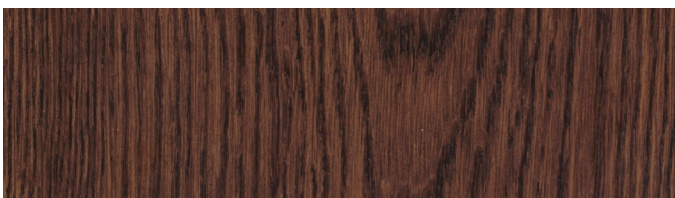

## SPECIES

ASH

BLONDE

COASTAL

DESERT

MOCHA

NATURAL

RAW

TAN

In addition to the standard product specifications Big River Group is able to customise variations for projects including a grade AB offering, wider planks (220mm, 240mm, 260mm) with varying thickness including 15mm, 19mm and 22mm and a thicker European Oak lamella of 4 or 6 mm. Specific colour matching can also be achieved.