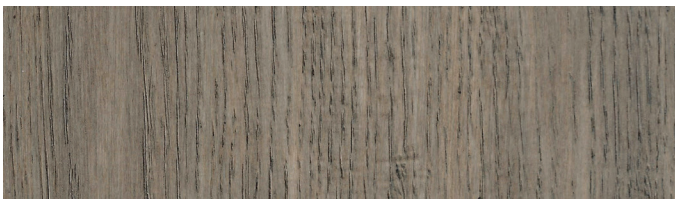

EUROPEAN OAK

DESCRIPTION

As part of Big River Group's premium, durable, stable flooring solutions, European Oak is a classic timber species offering character and individual richness to complement a range of contemporary finishes. Through a diverse colour palette european oak highlights and embraces the natural characteristics of solid timber for a truly unique finish.

SIZES

3/14x190x1,900 (raw 4/14)

WARRANTY

20 year residential warranty.

SPECIES

ASH